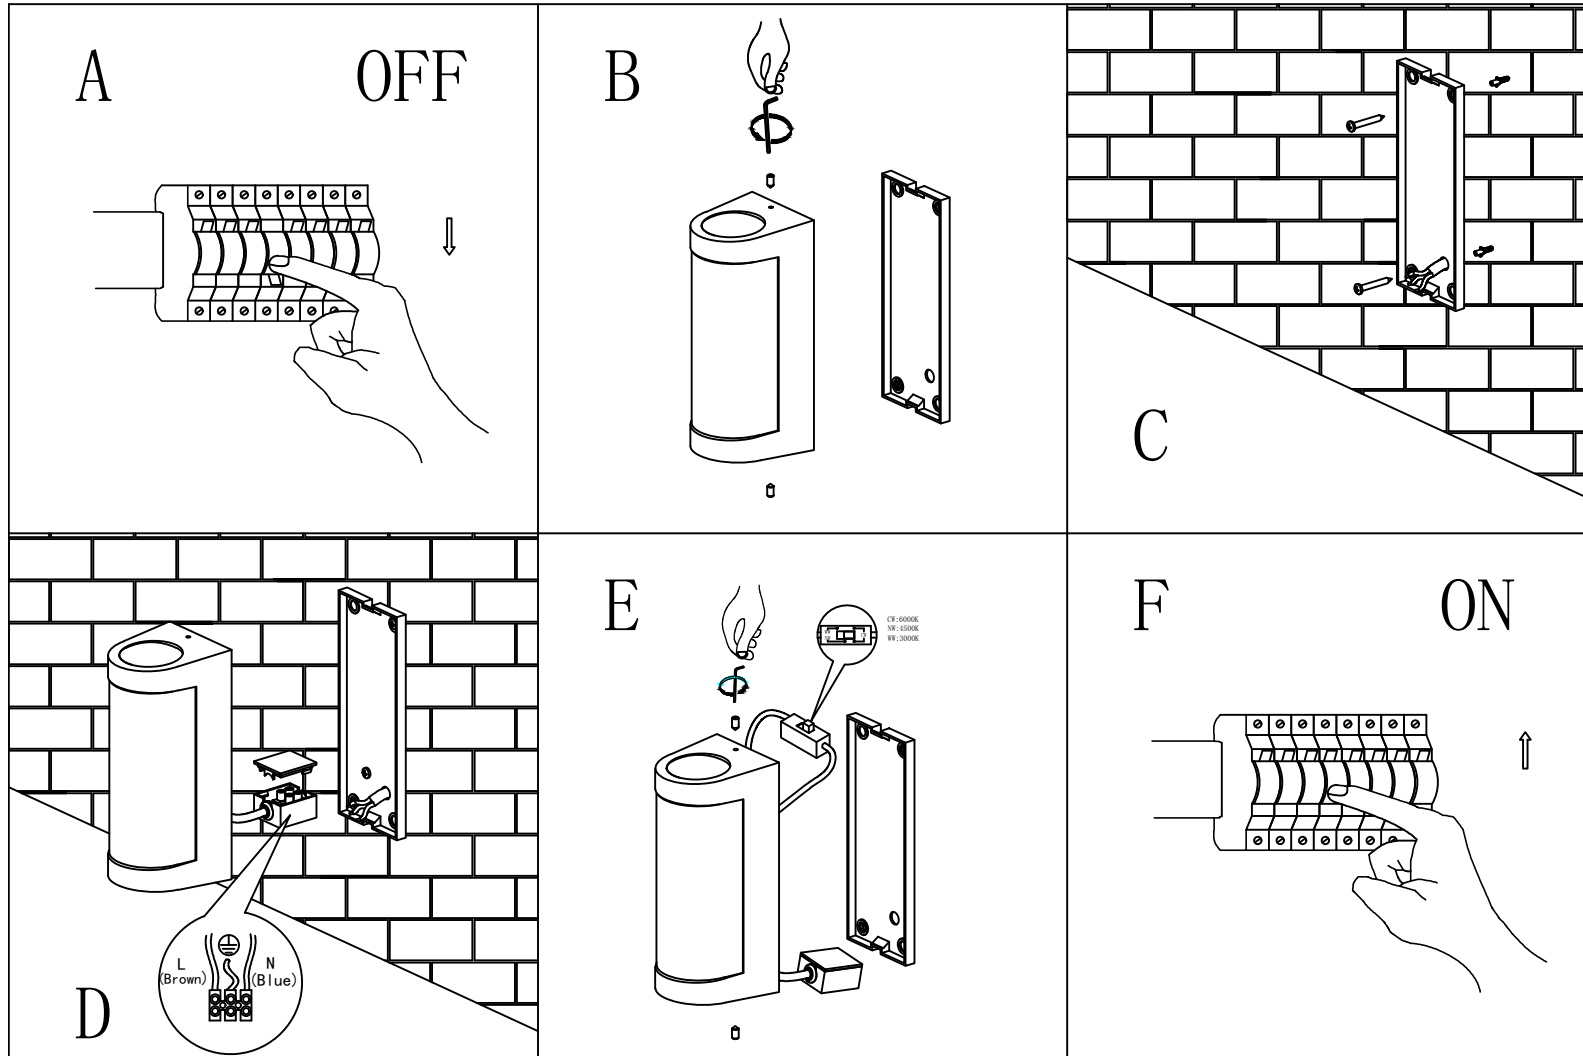

INS ZN 44219 - A

Replaceable control gear
by a professional.

Non-replaceable
light source.

Please take time to read this leaflet carefully and retain it for future reference.